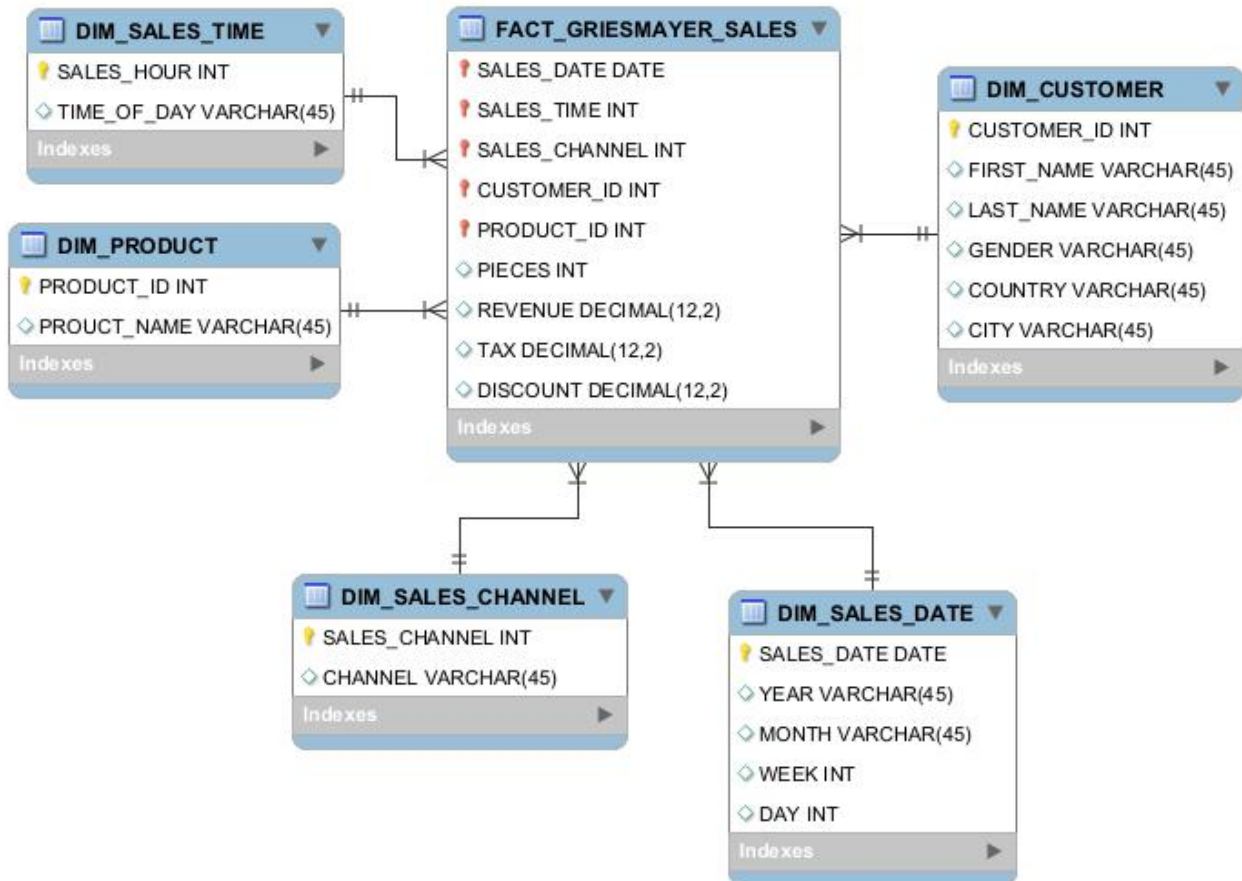

Data Warehouse
Practice
Load check

Name: _____
Class: _____
Date: _____

Use your own Star Schema.

Sample:

Check that the number of lines in the file is minimum N lines.

SHELL: lastname_project.sh
 griesmayer_sales.sh

If more than 20 errors occur, the loading process should be stop.

Output: error message (stderr)

Return: error code

SHELL: lastname_project.sh
 griesmayer_sales.sh